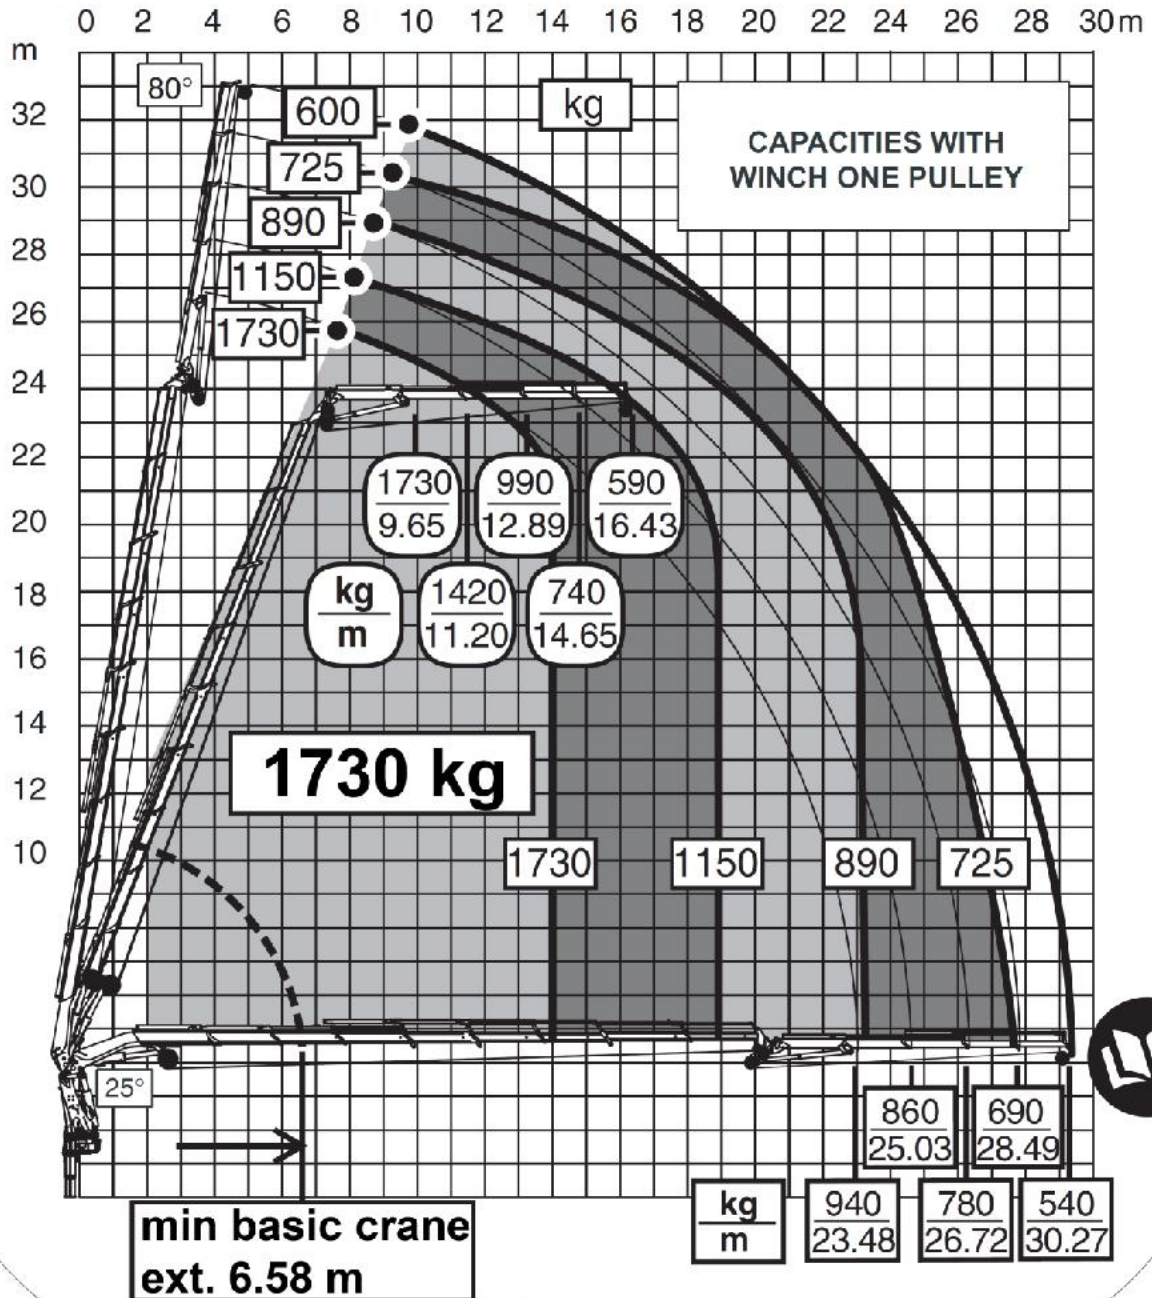

# 685/8S + JIB 4S

## PERFORMANCE 100%

W1900  
cod. AD4R030\_1